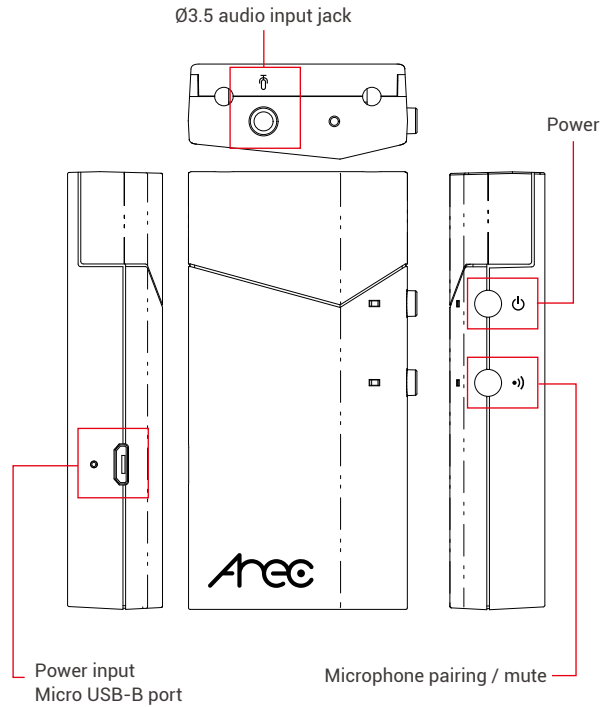

AM-601

Specifications:

AM-601 Wireless microphone	
Control buttons	Power ON/OFF
	Mute
Power input	Built-in rechargeable lithium battery. 3.7V, 720mA Interface: USB Micro-B
Audio input	Ø3.5 audio input jack Built-in microphone
Working temperature	0°C~50°C
Battery life	Approximate continuous operating time : 4hours
Dimension	83(L) x 41.5(W) x 18.15(H)mm
Weight	67g

Wireless microphone information

Button and light indicators of wireless microphone:

Interface	Light Color	Status
 Power switch	Green Red	Press and hold the button for 3 seconds to power ON / OFF the wireless microphone . <ul style="list-style-type: none"> • Green light turns on when power is ON. • Red light flashes when power is low.
 Wireless microphone pairing and mute button	Blue Red	Press and hold the button for 3 seconds to pair the wireless microphone with AREC Media Station*. <ul style="list-style-type: none"> • Blue light flashes fast during pairing. • Blue light flashes slow after it is successfully paired and connected. Press the button twice to mute/unmute the wireless microphone. <ul style="list-style-type: none"> • Red light is on, when it is muted. Note: The wireless microphone memorizes the latest pairing result. To clear the pairing, press and hold the button for more than 10 seconds.
Micro USB port	Green	Green light is on during power charging. Light goes off when the charging is complete.
 Ø3.5 audio jack for microphone input		For external microphone

* Models with a wireless audio receiver.

規格表：

AM-601 無線麥克風	
功能按鈕	電源開關
	停止收音按鈕
電源輸入介面	內建可充電式鋰電池 3.7V，720mA 接口：USB Micro-B
音源輸入介面	Φ3.5 音源輸入孔 內建麥克風
工作溫度	0°C~50°C
耗電量參考值	四小時
尺寸	83.0(長) x 41.5(寬) x 18.15(高)毫米
重量	67公克