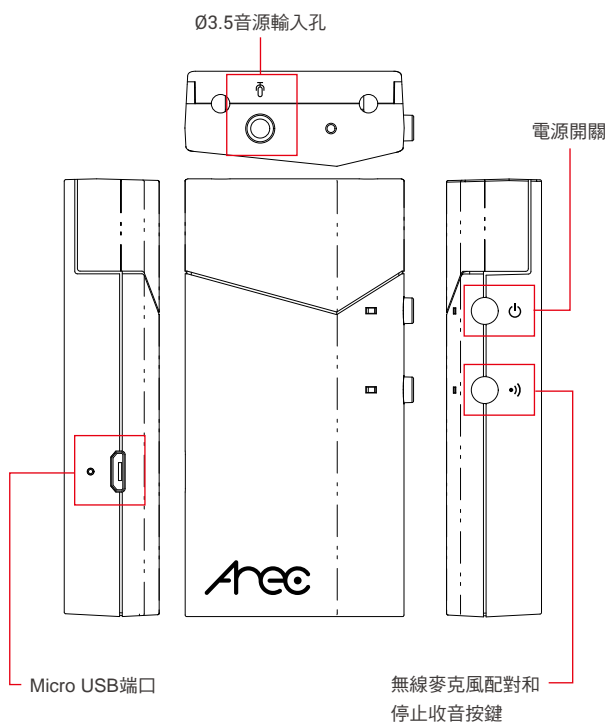

規格表：

AM-601 無線麥克風	
功能按鈕	電源開關
	停止收音按鈕
電源輸入介面	內建可充電式鋰電池 3.7V，720mA 接口：USB Micro-B
音源輸入介面	Φ3.5 音源輸入孔 內建麥克風
工作溫度	0°C~50°C
耗電量參考值	四小時
尺寸	83.0(長) x 41.5(寬) x 18.15(高)毫米
重量	67公克

概觀

介面與指示燈號狀態說明

介面	燈號	狀態說明
電源開關	綠紅雙色燈	按住按鈕3秒鐘以開啟/關閉無線麥克風。 • 開機狀態 綠燈亮 • 電量不足時 紅燈閃爍
無線麥克風配對和停止收音按鈕	藍紅雙色燈	按住按鈕3秒鐘，以配對AM-601無線麥克風與AREC智慧錄播站*。 • 配對時藍燈快閃 • 配對成功與連接後藍燈慢閃 按兩下該按鈕以靜音/取消靜音 無線麥克風。 • 靜音狀態紅燈亮 註：無線麥克風會記憶最近的配對結果。 若要清除配對，請按住按鈕 10 秒以上。
Micro USB端口	綠燈	充電時綠燈亮。充電完成燈自動熄滅。
Ø3.5麥克風音源輸入孔		用於外接麥克風

* 須為具備無線麥克風接收器的型號

規格表：

AM-601 无线麦克风	
功能按钮	电源开关
	停止收音按钮
电源输入接口	内建可充电式锂电池 3.7V，720mA 接口：USB Micro-B
音源输入接口	Φ3.5 音源输入孔 内建麦克风
工作温度	0°C~50°C
耗电量参考值	四小时
尺寸	83.0(长) x 41.5(宽) x 18.15(高)毫米
重量	67公克