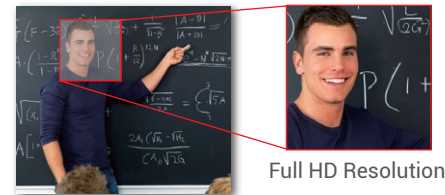

Arec

CI-21H

Full HD PTZ Conference Camera

Built-in Tally Light

10x Optical Zoom Lens

Equipped with a 10x optical zoom lens, AREC CI-21H PTZ Conference Camera is capable of production quality Full HD video output up to 1080/60p via HDMI, USB 3.0 and IP transmission. CI-21H features advanced ISP processing algorithms to provide vivid images with a strong sense of depth, high resolution, and fantastic color rendition.

Full HD Resolution

Quiet and Quick Pan/Tilt Mechanism

CI-21H supports 270 degree rotation, a 60 degree tilt range, and 10x zoom with auto focus capability. The pan/tilt/zoom control functions can be performed remotely. Adopting step driving motor mechanism, CI-21H camera works extremely quiet and moves smoothly.