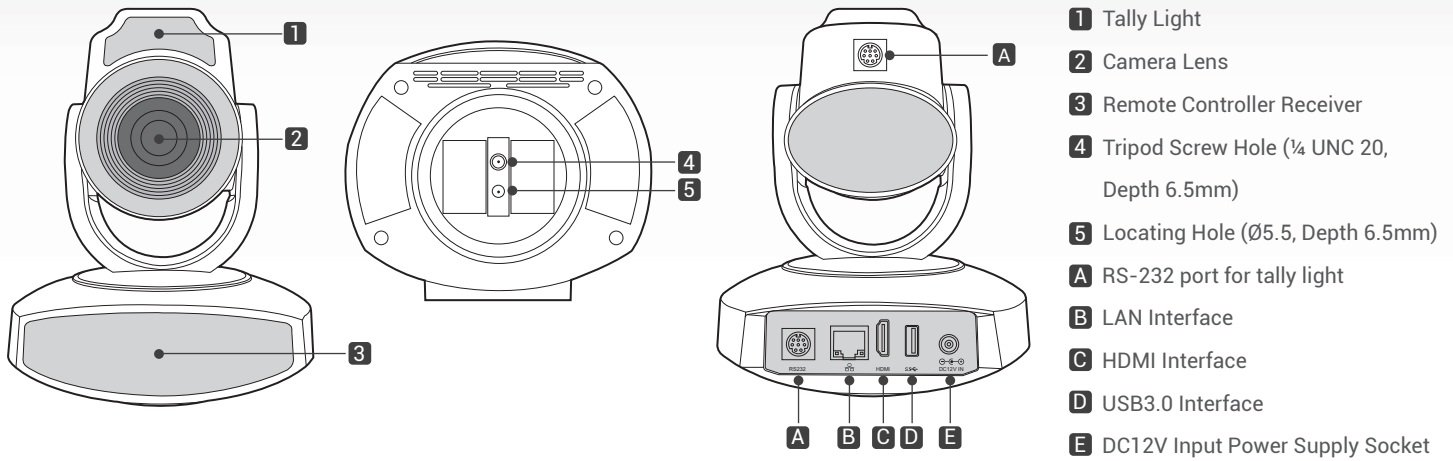

Full HD Resolution

Quiet and Quick Pan/Tilt Mechanism

CI-21H supports 270 degree rotation, a 60 degree tilt range, and 10x zoom with auto focus capability. The pan/tilt/zoom control functions can be performed remotely. Adopting step driving motor mechanism, CI-21H camera works extremely quiet and moves smoothly.

Product Appearance and Connections

Specifications

Model name	CI-21H PTZ Conference Camera
Camera	
Image Sensor	1/2.8" CMOS, 1920x1080
Minimum Illumination	0.5 Lux @ F 1.8 (AGC ON)
White Balance	Manual / Auto / One Push
Lens and Focus	10x optical zoom, Manual / Auto / One Push
Focal Length	4.7 – 47 mm (10x)
F Number	F1.6 – F3.0
Field of View	60.9° (wide) – 6.43° (tele)
Video Compression	H.264
Video Output	HDMI、USB 3.0、IP(RJ-45)
Output Resolution	Up to 1920x1080 @ 60fps
Image Auto Adjustment	BLC / auto white balance / 2D & 3D noise reduction / WDR / Electronic Shutter
Image Setting	Brightness / color / saturation / contrast / sharpness / BW mode / Gamma curve
SNR	>55dB
Pan/Tilt Rotation	-135°~+135°、-30°~+30°
Pan/Tilt Speed	0.1~60° / second, 0.1~30° / second

Network and Control	
Network Interface	100 Mbps Ethernet (RJ-45)
Control Port	RS-232 port for tally light
Built-in Tally Light	Yes
Control Protocol	VISCA / Pelco-D / Pelco-P
Network Protocol	RTSP, RTMP, ONVIF
Preset Positions	Up to 255
General	
Operating Temperature	-10°C ~ 50°C (14°F ~ 122°F), indoor only
Humidity	20% - 80% RF
Dimension (L x W x H)	131 x 151 x 180 mm
Weight	890g
Power Supply	12V DC, 2A
Power Consumption	24W (max.)
Accessories	Quick guide / power adapter / remote controller / RS-232 cable / USB 3.0 cable