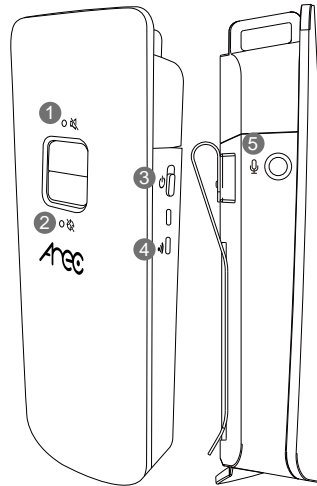

AM-500

Specifications:

AM-500 Wireless Microphone Positioner	
Front function key	Stop tracking and Mute function
Effective range of microphone	A circle of 12 meter radius
Sound input	Ø3.5 audio input jack
Power supply	AAA dry cell X 2 (Duracell alkaline battery recommended)
Power consumption estimates	6 to 8 hours (Duracell alkaline battery recommended)
Dimension	41.5mm(L)x21.5mm(W)x94mm(H)
Weight	45g

Wireless microphone positioner information

1. Upper front: Mute button* and light indicator
 2. Lower front: Stop tracking button and light indicator
 3. Upper right side: Power switch and light indicator
 4. Lower right side: Wireless mic. pairing light indicator
 5. Left side: Ø3.5 audio input jack
- *Press and hold for more than 5 sec. to pair with KS-700 wireless audio receiver.

Light indicators of your wireless microphone

AREC wireless mic.	Light Color	Status
Upper front	Red	Muted
Lower front	Red	Auto tracking function suspensive
Upper right side	Red Green	The light turns green then turns off after power ON The light turns red when power is low
Lower right side	Blue	The light flashes blue intermittently if without paired device The light flashes blue fast when pairing with one device The light flashes blue slowly when paired with one device successfully