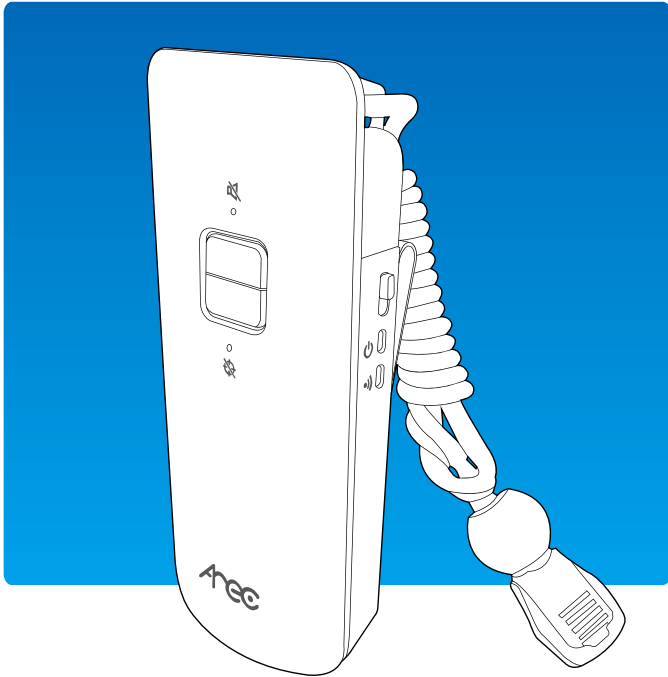

AM-500

Specifications:

AM-500 Wireless Microphone Positioner	
Front function key	Stop tracking and Mute function
Effective range of microphone	A circle of 12 meter radius
Sound input	Ø3.5 audio input jack
Power supply	AAA dry cell X 2 (Duracell alkaline battery recommended)
Power consumption estimates	6 to 8 hours (Duracell alkaline battery recommended)
Dimension	41.5mm(L)x21.5mm(W)x94mm(H)
Weight	45g

Wireless microphone positioner information

1. Upper front: Mute button* and light indicator
 2. Lower front: Stop tracking button and light indicator
 3. Upper right side: Power switch and light indicator
 4. Lower right side: Wireless mic. pairing light indicator
 5. Left side: Ø3.5 audio input jack
- *Press and hold for more than 5 sec. to pair with KS-700 wireless audio receiver.

Light indicators of your wireless microphone

AREC wireless mic.	Light Color	Status
Upper front	Red	Muted
Lower front	Red	Auto tracking function suspensive
Upper right side	Red Green	The light turns green then turns off after power ON The light turns red when power is low
Lower right side	Blue	The light flashes blue intermittently if without paired device The light flashes blue fast when pairing with one device The light flashes blue slowly when paired with one device successfully